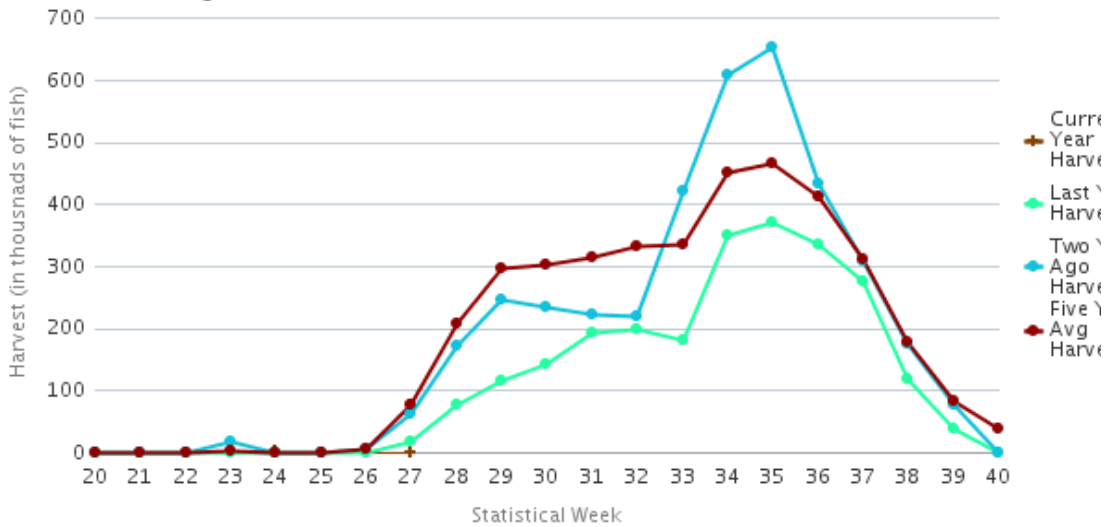

Percent of 2020 Catch	22%	34%	0%	6%	27%
Percent of 2021 Forecast	22%	33%	0%	3%	15%

Source: ADF&G

Alaska Salmon Harvest Timing Graphs, Week 27, 03 July 2021

Inseason Timing Chart All Alaska Salmon

Inseason Timing Chart Alaska Red Salmon

Inseason Timing Chart Alaska Pink Salmon

Alaska Salmon Harvest Timing Graphs, Week 27, 03 July 2021

Inseason Timing Chart Alaska Chum Salmon

Inseason Timing Chart Alaska Coho Salmon

Inseason Timing Chart Alaska King Salmon

irrent
ar
rvest
st Year
rvest
o Year
o
rvest
e Year
g
rvest

rent
r
vest
t Year
vest
) Year
)
vest
: Year
l
vest

rent
ir
vest
t Year
vest
) Year
)
vest
: Year
j
vest

ent
est
Year
est
Year
est
Year
est

ent
est
Year
est
Year
est
Year
est