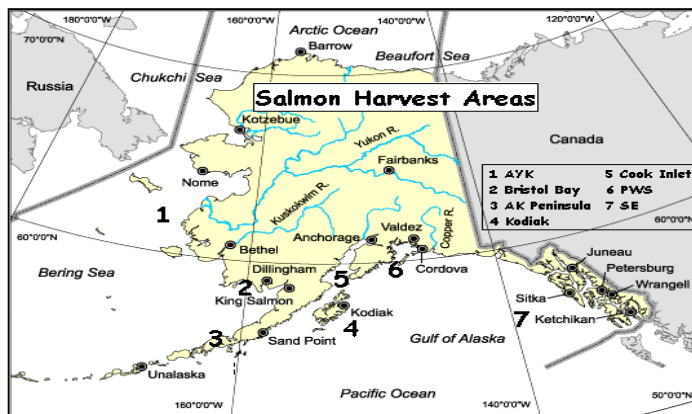

Nickinovich & Associates

2021 Salmon Forecast & Harvest to Date Compared to 2020 Harvest

Catch as of:
03-Jul-21

(Shown in Thousands of Fish)

Fishing Regions	King		Red		Coho		Pink		Chum	
	2020	2021	2020	2021	2020	2021	2020	2021	2020	2021
	Actual	F'cast	Actual	F'cast	Actual	F'cast	Actual	F'cast	Actual	F'cast
Arctic-Yukon-Kusko <i>Catch Totdate:</i>	6	1 0	145	2 0	55	100 0	13	50 0	200	570 0
Westward Region										
Kodiak <i>Catch Totdate:</i>	8	7 0	1,524	2,023 583	441	419 0	21,551	22,504 58	368	734 38
Chignik <i>Catch Totdate:</i>	0	6 0	0	165 0	0	114 0	0	2,657 0	0	177 0
S Peninsula/Aleutians <i>Catch Totdate:</i>	21	17 2	1,069	1,943 2,969	183	299 3	5,050	12,930 3,253	913	1,090 802
North Peninsula <i>Catch Totdate:</i>	1	2 1	1,780	2,789 559	48	55 0	30	143 0	56	124 0
Central Region										
Prince William Sound <i>Catch Totdate:</i>	7	8 7	942	2,060 714	289	516 0	23,004	54,857 128	2,017	2,262 1,368
Cook Inlet <i>Catch Totdate:</i>	4	6 1	877	2,152 171	143	226 0	2,861	2,771 1	43	161 1
Bristol Bay <i>Catch Totdate:</i>	10	31 2	39,580	34,560 10,536	114	137 0	72	9 0	293	1,169 111
Southeast Region <i>Catch Totdate:</i>	215	191 46	458	883 5	1,163	1,940 0	8,083	28,288 9	4,696	8,985 36
Total Alaska <i>Catch Totdate:</i>	272	269 59	46,375	46,577 15,537	2,437	3,807 3	60,665	124,210 3,449	8,587	15,272 2,354

Percent of 2020 Catch	22%	34%	0%	6%	27%
Percent of 2021 Forecast	22%	33%	0%	3%	15%

Source: ADF&G