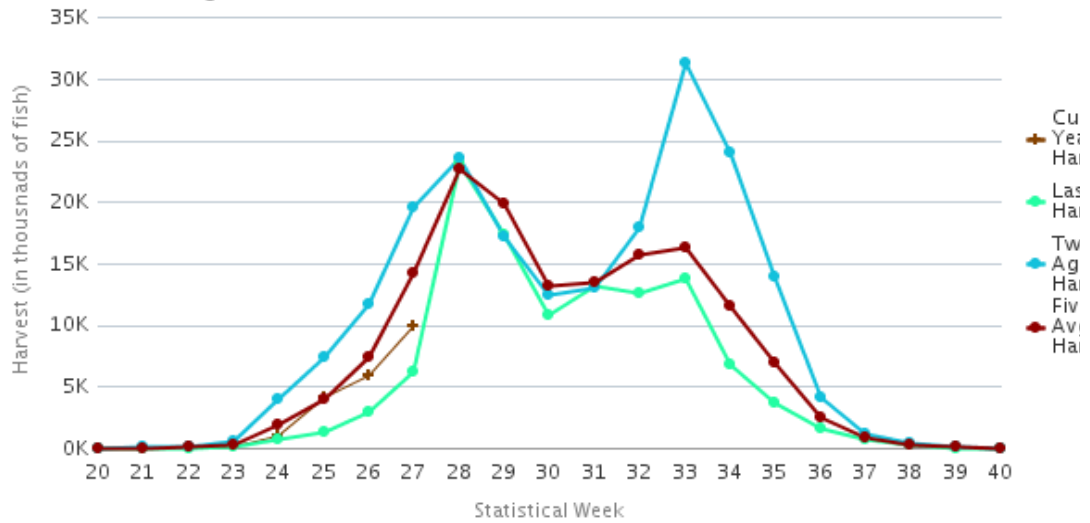

Nickinovich & Associates

2021 Salmon Forecast & Harvest to Date Compared to 2020 Harvest

Catch as of:
03-Jul-21

(Shown in Thousands of Fish)

Fishing Regions	King		Red		Coho		Pink		Chum	
	2020	2021	2020	2021	2020	2021	2020	2021	2020	2021
	Actual	F'cast	Actual	F'cast	Actual	F'cast	Actual	F'cast	Actual	F'cast
Arctic-Yukon-Kusko <i>Catch Totdate:</i>	6	1 0	145	2 0	55	100 0	13	50 0	200	570 0
Westward Region										
Kodiak <i>Catch Totdate:</i>	8	7 0	1,524	2,023 583	441	419 0	21,551	22,504 58	368	734 38
Chignik <i>Catch Totdate:</i>	0	6 0	0	165 0	0	114 0	0	2,657 0	0	177 0
S Peninsula/Aleutians <i>Catch Totdate:</i>	21	17 2	1,069	1,943 2,969	183	299 3	5,050	12,930 3,253	913	1,090 802
North Peninsula <i>Catch Totdate:</i>	1	2 1	1,780	2,789 559	48	55 0	30	143 0	56	124 0
Central Region										
Prince William Sound <i>Catch Totdate:</i>	7	8 7	942	2,060 714	289	516 0	23,004	54,857 128	2,017	2,262 1,368
Cook Inlet <i>Catch Totdate:</i>	4	6 1	877	2,152 171	143	226 0	2,861	2,771 1	43	161 1
Bristol Bay <i>Catch Totdate:</i>	10	31 2	39,580	34,560 10,536	114	137 0	72	9 0	293	1,169 111
Southeast Region <i>Catch Totdate:</i>	215	191 46	458	883 5	1,163	1,940 0	8,083	28,288 9	4,696	8,985 36
Total Alaska <i>Catch Totdate:</i>	272	269 59	46,375	46,577 15,537	2,437	3,807 3	60,665	124,210 3,449	8,587	15,272 2,354

Percent of 2020 Catch	22%	34%	0%	6%	27%
Percent of 2021 Forecast	22%	33%	0%	3%	15%

Source: ADF&G

Alaska Salmon Harvest Timing Graphs, Week 27, 03 July 2021

Inseason Timing Chart All Alaska Salmon

Inseason Timing Chart Alaska Red Salmon

Inseason Timing Chart Alaska Pink Salmon

Alaska Salmon Harvest Timing Graphs, Week 27, 03 July 2021

Inseason Timing Chart Alaska Chum Salmon

Inseason Timing Chart Alaska Coho Salmon

Inseason Timing Chart Alaska King Salmon