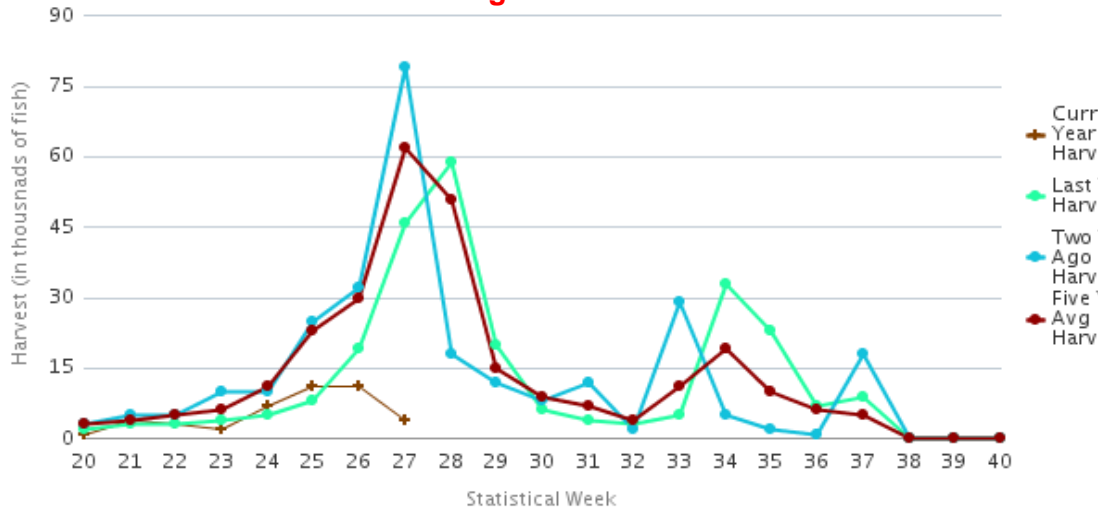

Percent of 2020 Catch	22%	34%	0%	6%	27%
Percent of 2021 Forecast	22%	33%	0%	3%	15%

Source: ADF&G

Alaska Salmon Harvest Timing Graphs, Week 27, 03 July 2021

Inseason Timing Chart All Alaska Salmon

Inseason Timing Chart Alaska Red Salmon

Inseason Timing Chart Alaska Pink Salmon

Alaska Salmon Harvest Timing Graphs, Week 27, 03 July 2021

Inseason Timing Chart Alaska Chum Salmon

Inseason Timing Chart Alaska Coho Salmon

Inseason Timing Chart Alaska King Salmon

irrent
ar
rvest
st Year
rvest
o Year
o
rvest
e Year
g
rvest

rent
r
vest
t Year
vest
) Year
)
vest
: Year
l
vest

rent
ir
vest
t Year
vest
) Year
)
vest
: Year
j
vest

ent
est
Year
est
Year
est
Year
est

ent
est
Year
est
Year
est
Year
est