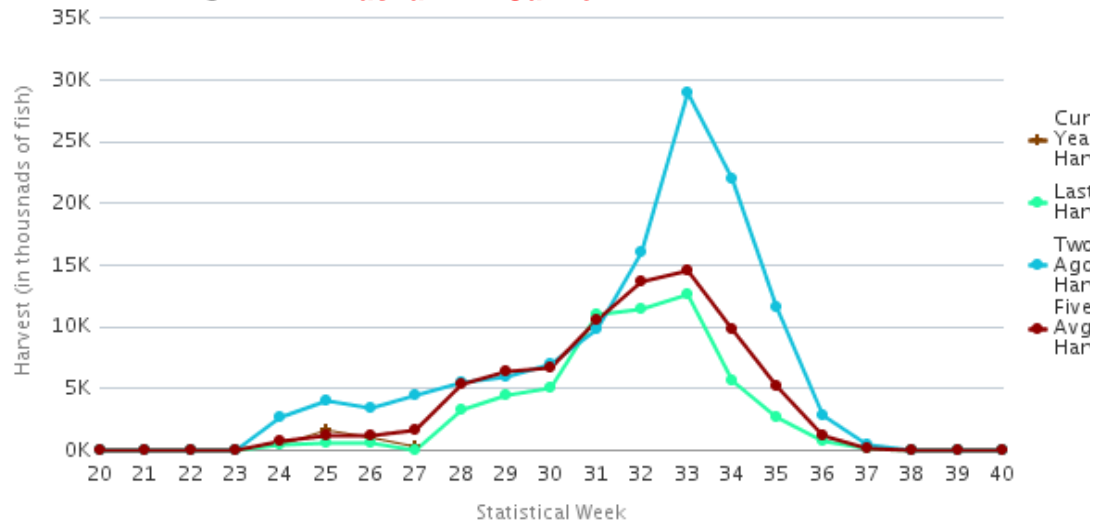

Nickinovich & Associates

2021 Salmon Forecast & Harvest to Date Compared to 2020 Harvest

Catch as of:
03-Jul-21

(Shown in Thousands of Fish)

Fishing Regions	King		Red		Coho		Pink		Chum	
	2020	2021	2020	2021	2020	2021	2020	2021	2020	2021
	Actual	F'cast	Actual	F'cast	Actual	F'cast	Actual	F'cast	Actual	F'cast
Arctic-Yukon-Kusko <i>Catch Totdate:</i>	6	1 0	145	2 0	55	100 0	13	50 0	200	570 0
Westward Region										
Kodiak <i>Catch Totdate:</i>	8	7 0	1,524	2,023 583	441	419 0	21,551	22,504 58	368	734 38
Chignik <i>Catch Totdate:</i>	0	6 0	0	165 0	0	114 0	0	2,657 0	0	177 0
S Peninsula/Aleutians <i>Catch Totdate:</i>	21	17 2	1,069	1,943 2,969	183	299 3	5,050	12,930 3,253	913	1,090 802
North Peninsula <i>Catch Totdate:</i>	1	2 1	1,780	2,789 559	48	55 0	30	143 0	56	124 0
Central Region										
Prince William Sound <i>Catch Totdate:</i>	7	8 7	942	2,060 714	289	516 0	23,004	54,857 128	2,017	2,262 1,368
Cook Inlet <i>Catch Totdate:</i>	4	6 1	877	2,152 171	143	226 0	2,861	2,771 1	43	161 1
Bristol Bay <i>Catch Totdate:</i>	10	31 2	39,580	34,560 10,536	114	137 0	72	9 0	293	1,169 111
Southeast Region <i>Catch Totdate:</i>	215	191 46	458	883 5	1,163	1,940 0	8,083	28,288 9	4,696	8,985 36
Total Alaska <i>Catch Totdate:</i>	272	269 59	46,375	46,577 15,537	2,437	3,807 3	60,665	124,210 3,449	8,587	15,272 2,354

Percent of 2020 Catch	22%	34%	0%	6%	27%
Percent of 2021 Forecast	22%	33%	0%	3%	15%

Source: ADF&G

Alaska Salmon Harvest Timing Graphs, Week 27, 03 July 2021

Inseason Timing Chart All Alaska Salmon

Inseason Timing Chart Alaska Red Salmon

Inseason Timing Chart Alaska Pink Salmon

Alaska Salmon Harvest Timing Graphs, Week 27, 03 July 2021

Inseason Timing Chart Alaska Chum Salmon

Inseason Timing Chart Alaska Coho Salmon

Inseason Timing Chart Alaska King Salmon