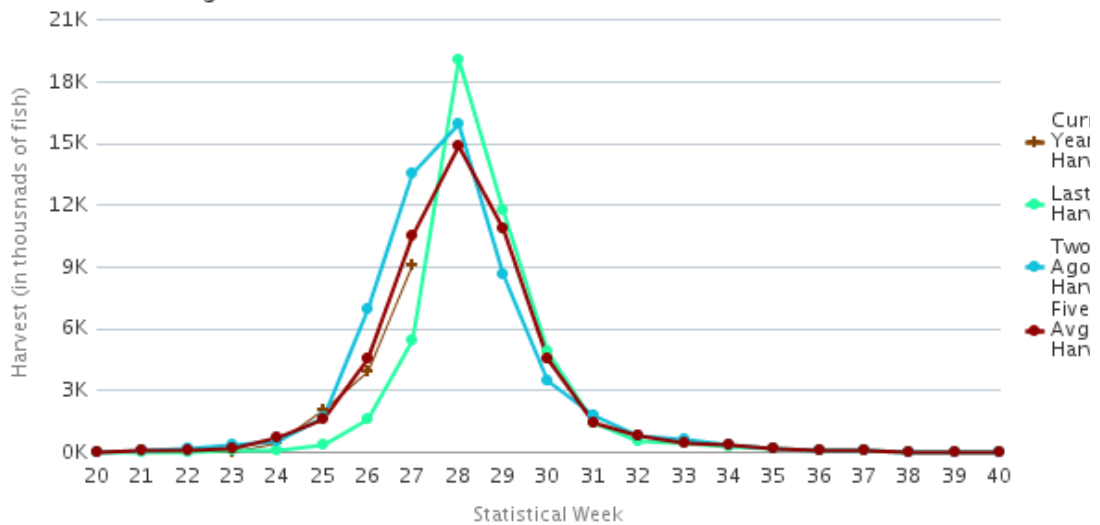

Nickinovich & Associates

2021 Salmon Forecast & Harvest to Date Compared to 2020 Harvest

Catch as of:
03-Jul-21

(Shown in Thousands of Fish)

Fishing Regions	King		Red		Coho		Pink		Chum	
	2020	2021	2020	2021	2020	2021	2020	2021	2020	2021
	Actual	F'cast	Actual	F'cast	Actual	F'cast	Actual	F'cast	Actual	F'cast
Arctic-Yukon-Kusko <i>Catch Totdate:</i>	6	1 0	145	2 0	55	100 0	13	50 0	200	570 0
Westward Region										
Kodiak <i>Catch Totdate:</i>	8	7 0	1,524	2,023 583	441	419 0	21,551	22,504 58	368	734 38
Chignik <i>Catch Totdate:</i>	0	6 0	0	165 0	0	114 0	0	2,657 0	0	177 0
S Peninsula/Aleutians <i>Catch Totdate:</i>	21	17 2	1,069	1,943 2,969	183	299 3	5,050	12,930 3,253	913	1,090 802
North Peninsula <i>Catch Totdate:</i>	1	2 1	1,780	2,789 559	48	55 0	30	143 0	56	124 0
Central Region										
Prince William Sound <i>Catch Totdate:</i>	7	8 7	942	2,060 714	289	516 0	23,004	54,857 128	2,017	2,262 1,368
Cook Inlet <i>Catch Totdate:</i>	4	6 1	877	2,152 171	143	226 0	2,861	2,771 1	43	161 1
Bristol Bay <i>Catch Totdate:</i>	10	31 2	39,580	34,560 10,536	114	137 0	72	9 0	293	1,169 111
Southeast Region <i>Catch Totdate:</i>	215	191 46	458	883 5	1,163	1,940 0	8,083	28,288 9	4,696	8,985 36
Total Alaska <i>Catch Totdate:</i>	272	269 59	46,375	46,577 15,537	2,437	3,807 3	60,665	124,210 3,449	8,587	15,272 2,354

Percent of 2020 Catch	22%	34%	0%	6%	27%
Percent of 2021 Forecast	22%	33%	0%	3%	15%

Source: ADF&G

Alaska Salmon Harvest Timing Graphs, Week 27, 03 July 2021

Inseason Timing Chart All Alaska Salmon

Inseason Timing Chart Alaska Red Salmon

Inseason Timing Chart Alaska Pink Salmon

Alaska Salmon Harvest Timing Graphs, Week 27, 03 July 2021

Inseason Timing Chart Alaska Chum Salmon

Inseason Timing Chart Alaska Coho Salmon

Inseason Timing Chart Alaska King Salmon