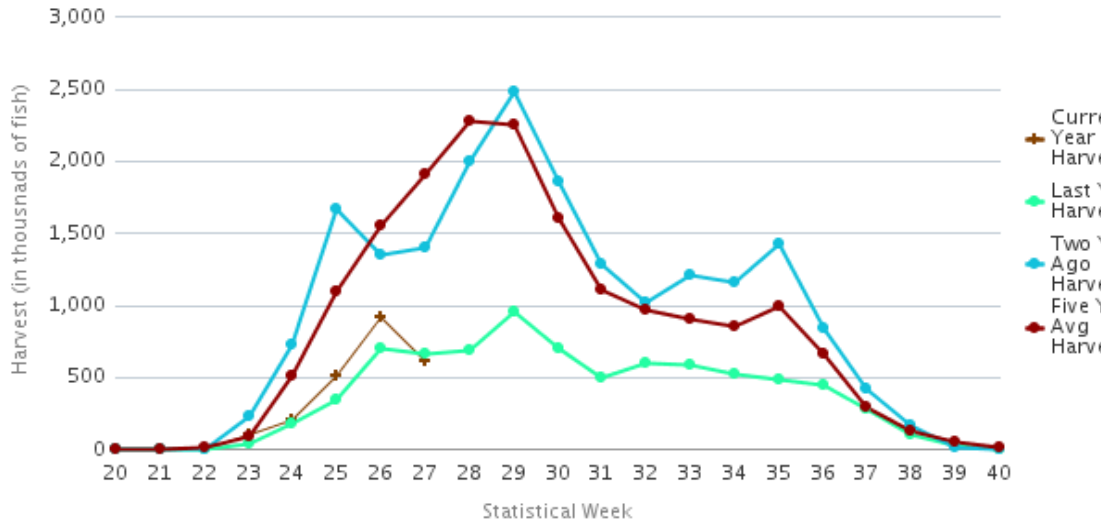

Nickinovich & Associates

2021 Salmon Forecast & Harvest to Date Compared to 2020 Harvest

Catch as of:
03-Jul-21

(Shown in Thousands of Fish)

Fishing Regions	King		Red		Coho		Pink		Chum	
	2020	2021	2020	2021	2020	2021	2020	2021	2020	2021
	Actual	F'cast	Actual	F'cast	Actual	F'cast	Actual	F'cast	Actual	F'cast
Arctic-Yukon-Kusko <i>Catch Totdate:</i>	6	1 0	145	2 0	55	100 0	13	50 0	200	570 0
Westward Region										
Kodiak <i>Catch Totdate:</i>	8	7 0	1,524	2,023 583	441	419 0	21,551	22,504 58	368	734 38
Chignik <i>Catch Totdate:</i>	0	6 0	0	165 0	0	114 0	0	2,657 0	0	177 0
S Peninsula/Aleutians <i>Catch Totdate:</i>	21	17 2	1,069	1,943 2,969	183	299 3	5,050	12,930 3,253	913	1,090 802
North Peninsula <i>Catch Totdate:</i>	1	2 1	1,780	2,789 559	48	55 0	30	143 0	56	124 0
Central Region										
Prince William Sound <i>Catch Totdate:</i>	7	8 7	942	2,060 714	289	516 0	23,004	54,857 128	2,017	2,262 1,368
Cook Inlet <i>Catch Totdate:</i>	4	6 1	877	2,152 171	143	226 0	2,861	2,771 1	43	161 1
Bristol Bay <i>Catch Totdate:</i>	10	31 2	39,580	34,560 10,536	114	137 0	72	9 0	293	1,169 111
Southeast Region <i>Catch Totdate:</i>	215	191 46	458	883 5	1,163	1,940 0	8,083	28,288 9	4,696	8,985 36
Total Alaska <i>Catch Totdate:</i>	272	269 59	46,375	46,577 15,537	2,437	3,807 3	60,665	124,210 3,449	8,587	15,272 2,354

Percent of 2020 Catch	22%	34%	0%	6%	27%
Percent of 2021 Forecast	22%	33%	0%	3%	15%

Source: ADF&G

Alaska Salmon Harvest Timing Graphs, Week 27, 03 July 2021

Inseason Timing Chart All Alaska Salmon

Inseason Timing Chart Alaska Red Salmon

Inseason Timing Chart Alaska Pink Salmon

Alaska Salmon Harvest Timing Graphs, Week 27, 03 July 2021

Inseason Timing Chart Alaska Chum Salmon

Inseason Timing Chart Alaska Coho Salmon

Inseason Timing Chart Alaska King Salmon