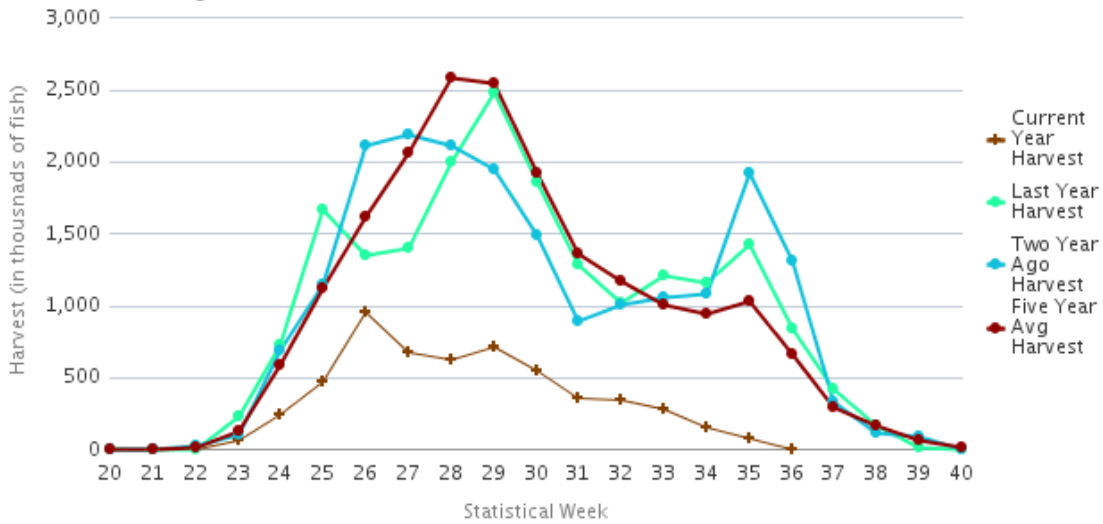

Percent of 2019 Catch
Percent of 2020 Forecast

75%	82%	35%	42%	30%
64%	94%	32%	90%	28%

Source: ADF&G

Alaska Salmon Harvest Timing Graphs, Week 35, 29 August 20

(Ignore Week 36 on graphs)

Inseason Timing Chart

All Alaska Salmon

Inseason Timing Chart

Alaska Red Salmon

Inseason Timing Chart

Alaska Pink Salmon

Alaska Salmon Harvest Timing Graphs, Week 35, 29 August 2020

(Ignore Week 36 on graphs)

Inseason Timing Chart

Alaska Chum Salmon

Inseason Timing Chart

Alaska Coho Salmon

Inseason Timing Chart

Alaska King Salmon