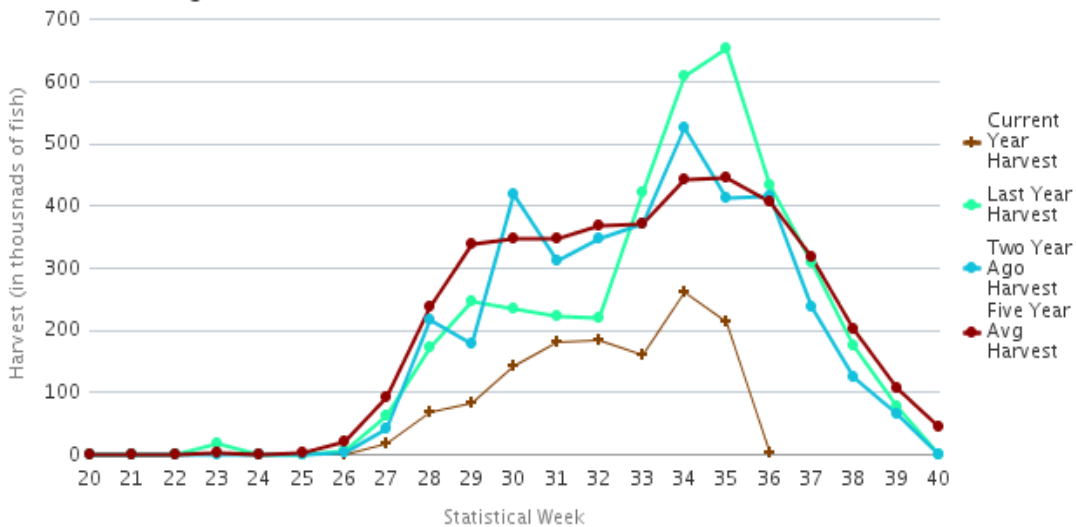

Nickinovich & Associates

2020 Salmon Forecast & Harvest to Date Compared to 2019 Harvest

Catch as of:
29-Aug-20

(Shown in Thousands of Fish)

Fishing Regions	King		Red		Coho		Pink		Chum	
	2019 Actual	2020 F'cast	2019 Actual	2020 F'cast	2019 Actual	2020 F'cast	2019 Actual	2020 F'cast	2019 Actual	2020 F'cast
Arctic-Yukon-Kusko <i>Catch Totdate:</i>	5	5 1	7	7 2	196	290 11	87	50 13	1,141	2,116 190
Westward Region										
Kodiak <i>Catch Totdate:</i>	8	7 7	2,179	1,812 1,291	396	438 297	33,119	12,200 20,494	549	810 367
Chignik <i>Catch Totdate:</i>	4	8 0	639	586 0	248	130 0	2,453	224 0	158	197 0
S Peninsula/Aleutians <i>Catch Totdate:</i>	22	23 20	1,631	2,374 832	523	317 122	20,790	450 4,133	1,338	1,080 642
North Peninsula <i>Catch Totdate:</i>	4	3 1	2,372	2,974 1,697	38	57 27	113	13 25	49	114 10
Central Region										
Prince William Sound <i>Catch Totdate:</i>	18	30 4	2,553	2,656 936	504	498 99	49,341	30,938 20,938	5,334	4,411 1,991
Cook Inlet <i>Catch Totdate:</i>	3	8 1	1,975	2,082 774	159	216 128	2,048	3,385 2,740	179	256 39
Bristol Bay <i>Catch Totdate:</i>	31	40 5	42,968	34,560 39,249	76	121 92	6	909 59	1,379	1,321 265
Southeast Region <i>Catch Totdate:</i>	177	197 166	878	1,098 333	1,652	2,140 552	21,106	12,382 6,196	8,417	9,174 2,028
Total Alaska <i>Catch Totdate:</i>	272	320 205	55,202	48,147 45,114	3,792	4,209 1,328	129,063	60,551 54,598	18,543	19,478 5,532

Percent of 2019 Catch
Percent of 2020 Forecast

75%	82%	35%	42%	30%
64%	94%	32%	90%	28%

Source: ADF&G

Alaska Salmon Harvest Timing Graphs, Week 35, 29 August 20

(Ignore Week 36 on graphs)

Inseason Timing Chart

All Alaska Salmon

Inseason Timing Chart

Alaska Red Salmon

Inseason Timing Chart

Alaska Pink Salmon

Alaska Salmon Harvest Timing Graphs, Week 35, 29 August 2020

(Ignore Week 36 on graphs)

Inseason Timing Chart

Alaska Chum Salmon

Inseason Timing Chart

Alaska Coho Salmon

Inseason Timing Chart

Alaska King Salmon