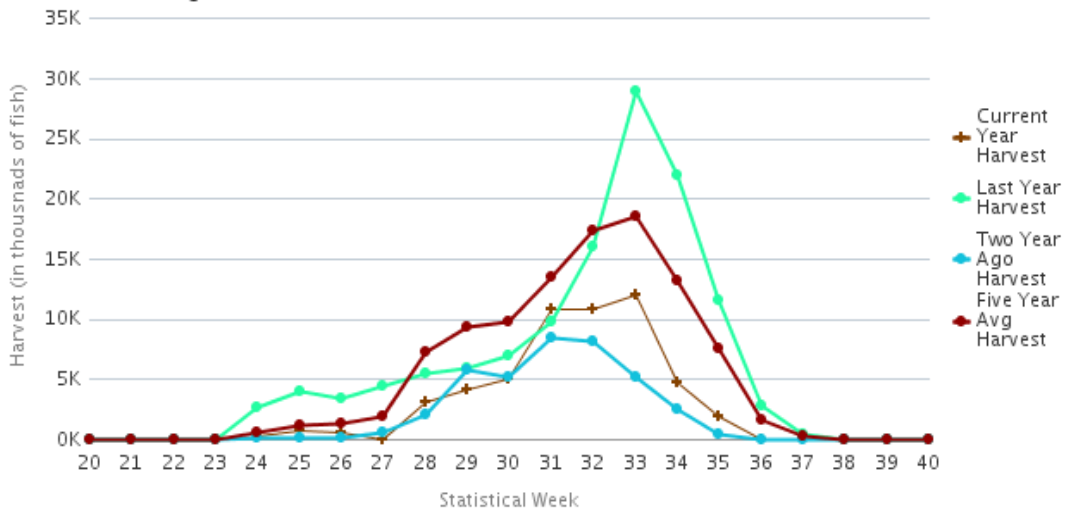

Nickinovich & Associates

2020 Salmon Forecast & Harvest to Date Compared to 2019 Harvest

Catch as of:
29-Aug-20

(Shown in Thousands of Fish)

Fishing Regions	King		Red		Coho		Pink		Chum	
	2019 Actual	2020 F'cast	2019 Actual	2020 F'cast	2019 Actual	2020 F'cast	2019 Actual	2020 F'cast	2019 Actual	2020 F'cast
Arctic-Yukon-Kusko <i>Catch Totdate:</i>	5	5 1	7	7 2	196	290 11	87	50 13	1,141	2,116 190
Westward Region										
Kodiak <i>Catch Totdate:</i>	8	7 7	2,179	1,812 1,291	396	438 297	33,119	12,200 20,494	549	810 367
Chignik <i>Catch Totdate:</i>	4	8 0	639	586 0	248	130 0	2,453	224 0	158	197 0
S Peninsula/Aleutians <i>Catch Totdate:</i>	22	23 20	1,631	2,374 832	523	317 122	20,790	450 4,133	1,338	1,080 642
North Peninsula <i>Catch Totdate:</i>	4	3 1	2,372	2,974 1,697	38	57 27	113	13 25	49	114 10
Central Region										
Prince William Sound <i>Catch Totdate:</i>	18	30 4	2,553	2,656 936	504	498 99	49,341	30,938 20,938	5,334	4,411 1,991
Cook Inlet <i>Catch Totdate:</i>	3	8 1	1,975	2,082 774	159	216 128	2,048	3,385 2,740	179	256 39
Bristol Bay <i>Catch Totdate:</i>	31	40 5	42,968	34,560 39,249	76	121 92	6	909 59	1,379	1,321 265
Southeast Region <i>Catch Totdate:</i>	177	197 166	878	1,098 333	1,652	2,140 552	21,106	12,382 6,196	8,417	9,174 2,028
Total Alaska <i>Catch Totdate:</i>	272	320 205	55,202	48,147 45,114	3,792	4,209 1,328	129,063	60,551 54,598	18,543	19,478 5,532

Percent of 2019 Catch
Percent of 2020 Forecast

75%	82%	35%	42%	30%
64%	94%	32%	90%	28%

Source: ADF&G

Alaska Salmon Harvest Timing Graphs, Week 35, 29 August 20

(Ignore Week 36 on graphs)

Inseason Timing Chart

All Alaska Salmon

Inseason Timing Chart

Alaska Red Salmon

Inseason Timing Chart

Alaska Pink Salmon

Alaska Salmon Harvest Timing Graphs, Week 35, 29 August 2020

(Ignore Week 36 on graphs)

Inseason Timing Chart

Alaska Chum Salmon

Inseason Timing Chart

Alaska Coho Salmon

Inseason Timing Chart

Alaska King Salmon