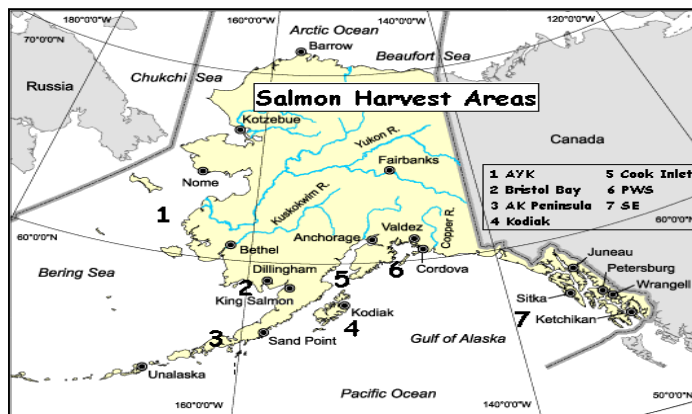

Nickinovich & Associates

2020 Salmon Forecast & Harvest to Date Compared to 2019 Harvest

Catch as of:
29-Aug-20

(Shown in Thousands of Fish)

Fishing Regions	King		Red		Coho		Pink		Chum	
	2019 Actual	2020 F'cast	2019 Actual	2020 F'cast	2019 Actual	2020 F'cast	2019 Actual	2020 F'cast	2019 Actual	2020 F'cast
Arctic-Yukon-Kusko <i>Catch Totdate:</i>	5	5 1	7	7 2	196	290 11	87	50 13	1,141	2,116 190
Westward Region										
Kodiak <i>Catch Totdate:</i>	8	7 7	2,179	1,812 1,291	396	438 297	33,119	12,200 20,494	549	810 367
Chignik <i>Catch Totdate:</i>	4	8 0	639	586 0	248	130 0	2,453	224 0	158	197 0
S Peninsula/Aleutians <i>Catch Totdate:</i>	22	23 20	1,631	2,374 832	523	317 122	20,790	450 4,133	1,338	1,080 642
North Peninsula <i>Catch Totdate:</i>	4	3 1	2,372	2,974 1,697	38	57 27	113	13 25	49	114 10
Central Region										
Prince William Sound <i>Catch Totdate:</i>	18	30 4	2,553	2,656 936	504	498 99	49,341	30,938 20,938	5,334	4,411 1,991
Cook Inlet <i>Catch Totdate:</i>	3	8 1	1,975	2,082 774	159	216 128	2,048	3,385 2,740	179	256 39
Bristol Bay <i>Catch Totdate:</i>	31	40 5	42,968	34,560 39,249	76	121 92	6	909 59	1,379	1,321 265
Southeast Region <i>Catch Totdate:</i>	177	197 166	878	1,098 333	1,652	2,140 552	21,106	12,382 6,196	8,417	9,174 2,028
Total Alaska <i>Catch Totdate:</i>	272	320 205	55,202	48,147 45,114	3,792	4,209 1,328	129,063	60,551 54,598	18,543	19,478 5,532

Percent of 2019 Catch
Percent of 2020 Forecast

75%	82%	35%	42%	30%
64%	94%	32%	90%	28%

Source: ADF&G