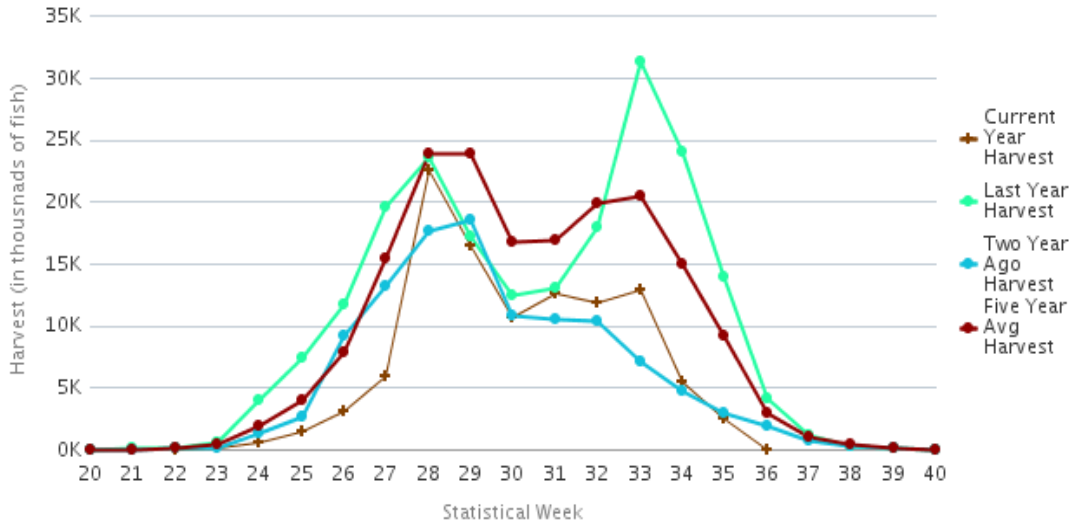

Nickinovich & Associates

2020 Salmon Forecast & Harvest to Date Compared to 2019 Harvest

Catch as of:
29-Aug-20

(Shown in Thousands of Fish)

Fishing Regions	King		Red		Coho		Pink		Chum	
	2019 Actual	2020 F'cast	2019 Actual	2020 F'cast	2019 Actual	2020 F'cast	2019 Actual	2020 F'cast	2019 Actual	2020 F'cast
Arctic-Yukon-Kusko <i>Catch Totdate:</i>	5	5 1	7	7 2	196	290 11	87	50 13	1,141	2,116 190
Westward Region										
Kodiak <i>Catch Totdate:</i>	8	7 7	2,179	1,812 1,291	396	438 297	33,119	12,200 20,494	549	810 367
Chignik <i>Catch Totdate:</i>	4	8 0	639	586 0	248	130 0	2,453	224 0	158	197 0
S Peninsula/Aleutians <i>Catch Totdate:</i>	22	23 20	1,631	2,374 832	523	317 122	20,790	450 4,133	1,338	1,080 642
North Peninsula <i>Catch Totdate:</i>	4	3 1	2,372	2,974 1,697	38	57 27	113	13 25	49	114 10
Central Region										
Prince William Sound <i>Catch Totdate:</i>	18	30 4	2,553	2,656 936	504	498 99	49,341	30,938 20,938	5,334	4,411 1,991
Cook Inlet <i>Catch Totdate:</i>	3	8 1	1,975	2,082 774	159	216 128	2,048	3,385 2,740	179	256 39
Bristol Bay <i>Catch Totdate:</i>	31	40 5	42,968	34,560 39,249	76	121 92	6	909 59	1,379	1,321 265
Southeast Region <i>Catch Totdate:</i>	177	197 166	878	1,098 333	1,652	2,140 552	21,106	12,382 6,196	8,417	9,174 2,028
Total Alaska <i>Catch Totdate:</i>	272	320 205	55,202	48,147 45,114	3,792	4,209 1,328	129,063	60,551 54,598	18,543	19,478 5,532

Percent of 2019 Catch
Percent of 2020 Forecast

75%	82%	35%	42%	30%
64%	94%	32%	90%	28%

Source: ADF&G

Alaska Salmon Harvest Timing Graphs, Week 35, 29 August 20

(Ignore Week 36 on graphs)

Inseason Timing Chart

All Alaska Salmon

Inseason Timing Chart

Alaska Red Salmon

Inseason Timing Chart

Alaska Pink Salmon

Alaska Salmon Harvest Timing Graphs, Week 35, 29 August 2020

(Ignore Week 36 on graphs)

Inseason Timing Chart