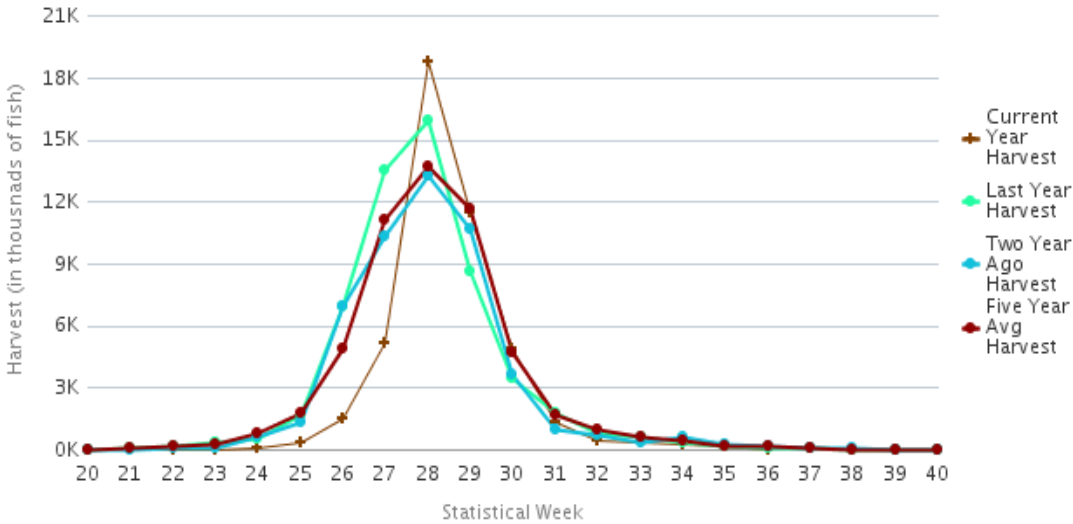

Nickinovich & Associates

2020 Salmon Forecast & Harvest to Date Compared to 2019 Harvest

Catch as of:
29-Aug-20

(Shown in Thousands of Fish)

Fishing Regions	King		Red		Coho		Pink		Chum	
	2019 Actual	2020 F'cast	2019 Actual	2020 F'cast	2019 Actual	2020 F'cast	2019 Actual	2020 F'cast	2019 Actual	2020 F'cast
Arctic-Yukon-Kusko <i>Catch Totdate:</i>	5	5 1	7	7 2	196	290 11	87	50 13	1,141	2,116 190
Westward Region										
Kodiak <i>Catch Totdate:</i>	8	7 7	2,179	1,812 1,291	396	438 297	33,119	12,200 20,494	549	810 367
Chignik <i>Catch Totdate:</i>	4	8 0	639	586 0	248	130 0	2,453	224 0	158	197 0
S Peninsula/Aleutians <i>Catch Totdate:</i>	22	23 20	1,631	2,374 832	523	317 122	20,790	450 4,133	1,338	1,080 642
North Peninsula <i>Catch Totdate:</i>	4	3 1	2,372	2,974 1,697	38	57 27	113	13 25	49	114 10
Central Region										
Prince William Sound <i>Catch Totdate:</i>	18	30 4	2,553	2,656 936	504	498 99	49,341	30,938 20,938	5,334	4,411 1,991
Cook Inlet <i>Catch Totdate:</i>	3	8 1	1,975	2,082 774	159	216 128	2,048	3,385 2,740	179	256 39
Bristol Bay <i>Catch Totdate:</i>	31	40 5	42,968	34,560 39,249	76	121 92	6	909 59	1,379	1,321 265
Southeast Region <i>Catch Totdate:</i>	177	197 166	878	1,098 333	1,652	2,140 552	21,106	12,382 6,196	8,417	9,174 2,028
Total Alaska <i>Catch Totdate:</i>	272	320 205	55,202	48,147 45,114	3,792	4,209 1,328	129,063	60,551 54,598	18,543	19,478 5,532

Percent of 2019 Catch
Percent of 2020 Forecast

75%	82%	35%	42%	30%
64%	94%	32%	90%	28%

Source: ADF&G

Alaska Salmon Harvest Timing Graphs, Week 35, 29 August 20

(Ignore Week 36 on graphs)

Inseason Timing Chart

All Alaska Salmon

Inseason Timing Chart

Alaska Red Salmon

Inseason Timing Chart

Alaska Pink Salmon

Alaska Salmon Harvest Timing Graphs, Week 35, 29 August 2020

(Ignore Week 36 on graphs)

Inseason Timing Chart