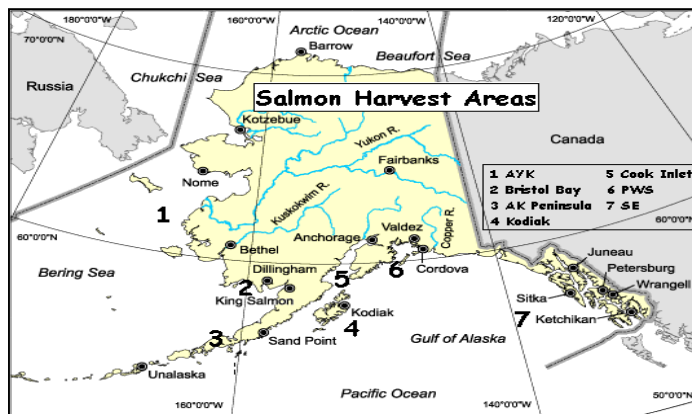

Nickinovich & Associates

2020 Salmon Forecast & Harvest to Date Compared to 2019 Harvest

Catch as of:
25-Jul-20

(Shown in Thousands of Fish)

Fishing Regions	King		Red		Coho		Pink		Chum	
	2019 Actual	2020 F'cast	2019 Actual	2020 F'cast	2019 Actual	2020 F'cast	2019 Actual	2020 F'cast	2019 Actual	2020 F'cast
Arctic-Yukon-Kusko <i>Catch Totdate:</i>	5	5 1	7	7 0	196	290 0	87	50 12	1,141	2,116 59
Westward Region										
Kodiak <i>Catch Totdate:</i>	8	7 5	2,179	1,812 528	396	438 46	33,119	12,200 1,564	549	810 276
Chignik <i>Catch Totdate:</i>	4	8 0	639	586 0	248	130 0	2,453	224 0	158	197 0
S Peninsula/Aleutians <i>Catch Totdate:</i>	22	23 18	1,631	2,374 567	523	317 25	20,790	450 2,138	1,338	1,080 588
North Peninsula <i>Catch Totdate:</i>	4	3 1	2,372	2,974 1,384	38	57 1	113	13 2	49	114 6
Central Region										
Prince William Sound <i>Catch Totdate:</i>	18	30 4	2,553	2,656 905	504	498 1	49,341	30,938 7,994	5,334	4,411 1,902
Cook Inlet <i>Catch Totdate:</i>	3	8 1	1,975	2,082 664	159	216 23	2,048	3,385 357	179	256 24
Bristol Bay <i>Catch Totdate:</i>	31	40 5	42,968	34,560 37,608	76	121 1	6	909 1	1,379	1,321 256
Southeast Region <i>Catch Totdate:</i>	177	197 130	878	1,098 59	1,652	2,140 120	21,106	12,382 1,053	8,417	9,174 855
Total Alaska <i>Catch Totdate:</i>	272	320 165	55,202	48,147 41,715	3,792	4,209 217	129,063	60,551 13,121	18,543	19,478 3,966

Percent of 2019 Catch
Percent of 2020 Forecast

61%	76%	6%	10%	21%
52%	87%	5%	22%	20%

Source: ADF&G