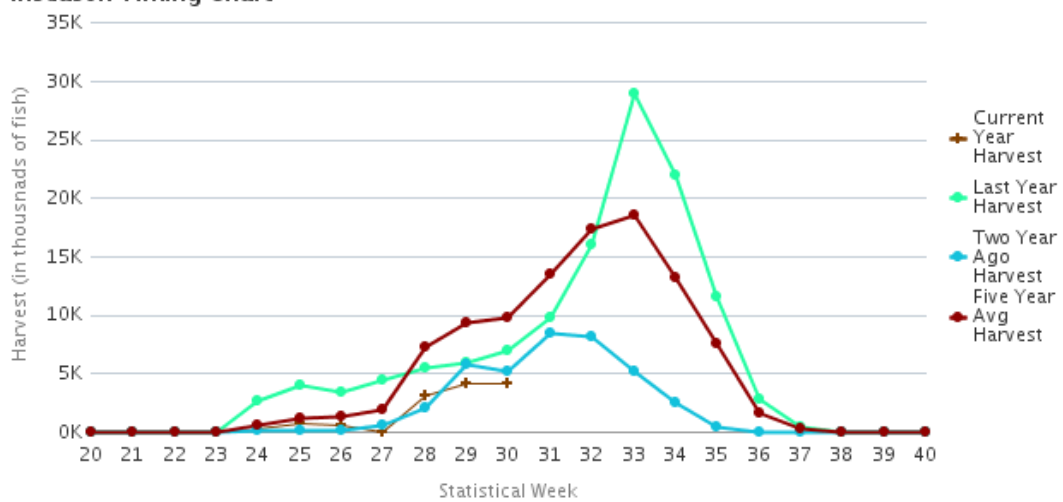

Alaska Pink Salmon