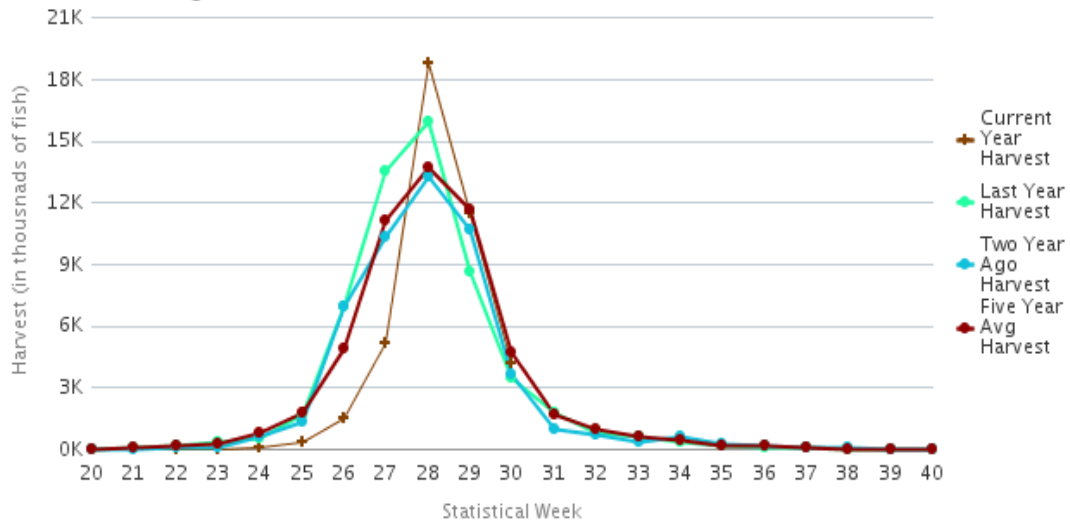

Percent of 2019 Catch  
Percent of 2020 Forecast

<b>61%</b>	<b>76%</b>	<b>6%</b>	<b>10%</b>	<b>21%</b>
<b>52%</b>	<b>87%</b>	<b>5%</b>	<b>22%</b>	<b>20%</b>

Source: ADF&G

# Alaska Salmon Harvest Timing Graphs, Week 30, 25 July 20

Inseason Timing Chart

## All Alaska Salmon

Inseason Timing Chart

## Alaska Red Salmon

Inseason Timing Chart