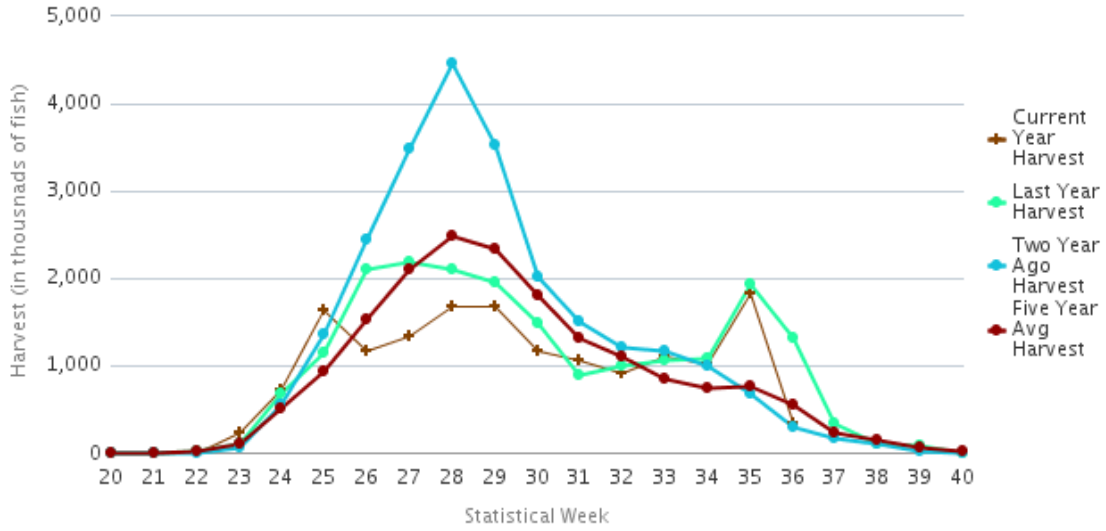

Alaska Salmon Harvest Timing Graphs, Week 36, 07 September 19

Inseason Timing Chart

Alaska Chum Salmon

Inseason Timing Chart