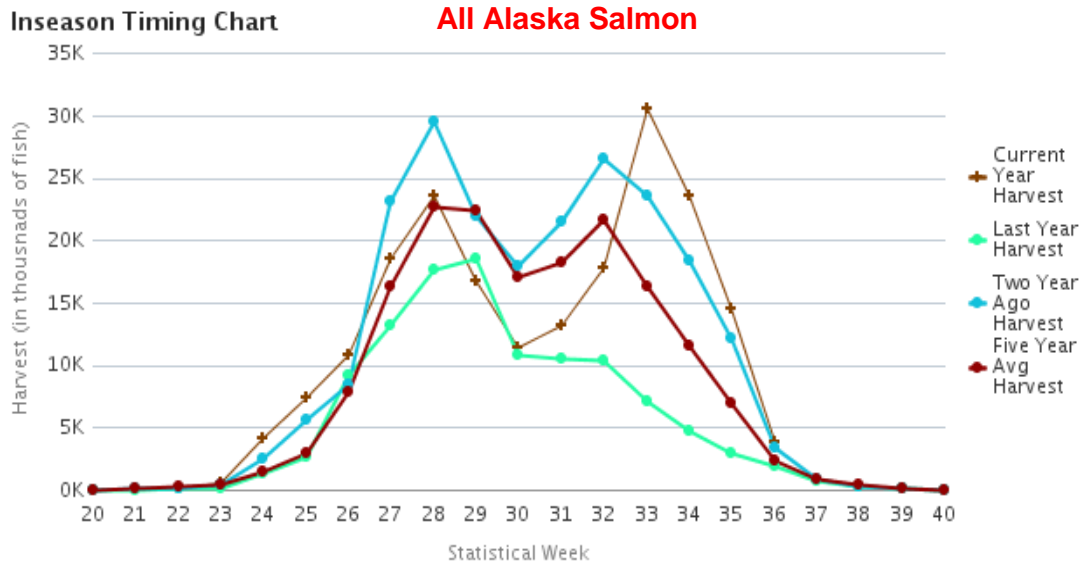

## 2019 Salmon Forecast & Harvest to Date Compared to 2018 Harvest

**Catch as of:**  
**07-Sep-19**

(Shown in Thousands of Fish)

Fishing Regions	King		Red		Coho		Pink		Chum	
	2018 Actual	2019 F'cast	2018 Actual	2019 F'cast	2018 Actual	2019 F'cast	2018 Actual	2019 F'cast	2018 Actual	2019 F'cast
Arctic-Yukon-Kusko <i>Catch Totdate:</i>	0	1 4	3	4 7	367	330 190	78	50 89	1,884	2,190 1,132
Westward Region										
Kodiak <i>Catch Totdate:</i>	4	7 7	1,825	2,336 2,030	441	310 324	6,169	27,000 32,061	464	802 513
Chignik <i>Catch Totdate:</i>	0	9 4	0	1,001 614	0	107 219	0	2,448 2,236	1	177 153
S Peninsula/Aleutians <i>Catch Totdate:</i>	17	20 23	1,343	2,332 1,579	275	271 477	776	20,600 19,743	1,095	908 1,140
North Peninsula <i>Catch Totdate:</i>	2	2 4	2,372	2,885 2,375	96	71 40	30	83 663	59	130 215
Central Region										
Prince William Sound <i>Catch Totdate:</i>	8	28 18	1,302	2,533 2,552	509	600 424	23,937	64,796 47,289	3,438	2,783 5,334
Cook Inlet <i>Catch Totdate:</i>	4	8 3	1,185	3,257 1,951	235	221 170	1,691	3,451 1,906	178	260 180
Bristol Bay <i>Catch Totdate:</i>	42	37 32	41,253	26,110 43,278	139	163 76	219	8 6	1,868	1,142 1,103
Southeast Region <i>Catch Totdate:</i>	158	152 157	602	1,229 711	1,555	2,555 956	7,762	19,395 19,527	11,165	20,571 6,164
<b>Total Alaska</b> <i>Catch Totdate:</i>	<b>235</b>	<b>264</b> <b>252</b>	<b>49,885</b>	<b>41,686</b> <b>55,097</b>	<b>3,615</b>	<b>4,628</b> <b>2,876</b>	<b>40,662</b>	<b>137,830</b> <b>123,520</b>	<b>20,153</b>	<b>28,962</b> <b>15,934</b>

Percent of 2018 Catch  
Percent of 2019 Forecast

<b>107%</b>	<b>110%</b>	<b>80%</b>	<b>304%</b>	<b>79%</b>
<b>95%</b>	<b>132%</b>	<b>62%</b>	<b>90%</b>	<b>55%</b>

Source: ADF&G

# Alaska Salmon Harvest Timing Graphs, Week 36, 07 September 19