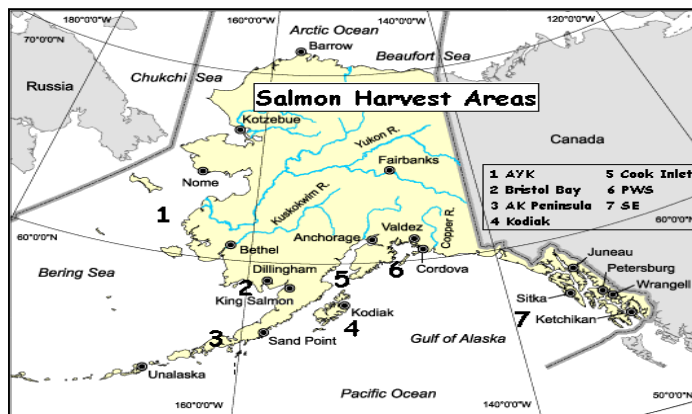

Nickinovich & Associates

2019 Salmon Forecast & Harvest to Date Compared to 2018 Harvest

Catch as of:
07-Sep-19

(Shown in Thousands of Fish)

Fishing Regions	King		Red		Coho		Pink		Chum	
	2018 Actual	2019 F'cast	2018 Actual	2019 F'cast	2018 Actual	2019 F'cast	2018 Actual	2019 F'cast	2018 Actual	2019 F'cast
Arctic-Yukon-Kusko <i>Catch Totdate:</i>	0	1 4	3	4 7	367	330 190	78	50 89	1,884	2,190 1,132
Westward Region										
Kodiak <i>Catch Totdate:</i>	4	7 7	1,825	2,336 2,030	441	310 324	6,169	27,000 32,061	464	802 513
Chignik <i>Catch Totdate:</i>	0	9 4	0	1,001 614	0	107 219	0	2,448 2,236	1	177 153
S Peninsula/Aleutians <i>Catch Totdate:</i>	17	20 23	1,343	2,332 1,579	275	271 477	776	20,600 19,743	1,095	908 1,140
North Peninsula <i>Catch Totdate:</i>	2	2 4	2,372	2,885 2,375	96	71 40	30	83 663	59	130 215
Central Region										
Prince William Sound <i>Catch Totdate:</i>	8	28 18	1,302	2,533 2,552	509	600 424	23,937	64,796 47,289	3,438	2,783 5,334
Cook Inlet <i>Catch Totdate:</i>	4	8 3	1,185	3,257 1,951	235	221 170	1,691	3,451 1,906	178	260 180
Bristol Bay <i>Catch Totdate:</i>	42	37 32	41,253	26,110 43,278	139	163 76	219	8 6	1,868	1,142 1,103
Southeast Region <i>Catch Totdate:</i>	158	152 157	602	1,229 711	1,555	2,555 956	7,762	19,395 19,527	11,165	20,571 6,164
Total Alaska <i>Catch Totdate:</i>	235	264 252	49,885	41,686 55,097	3,615	4,628 2,876	40,662	137,830 123,520	20,153	28,962 15,934

Percent of 2018 Catch
Percent of 2019 Forecast

107%	110%	80%	304%	79%
95%	132%	62%	90%	55%

Source: ADF&G