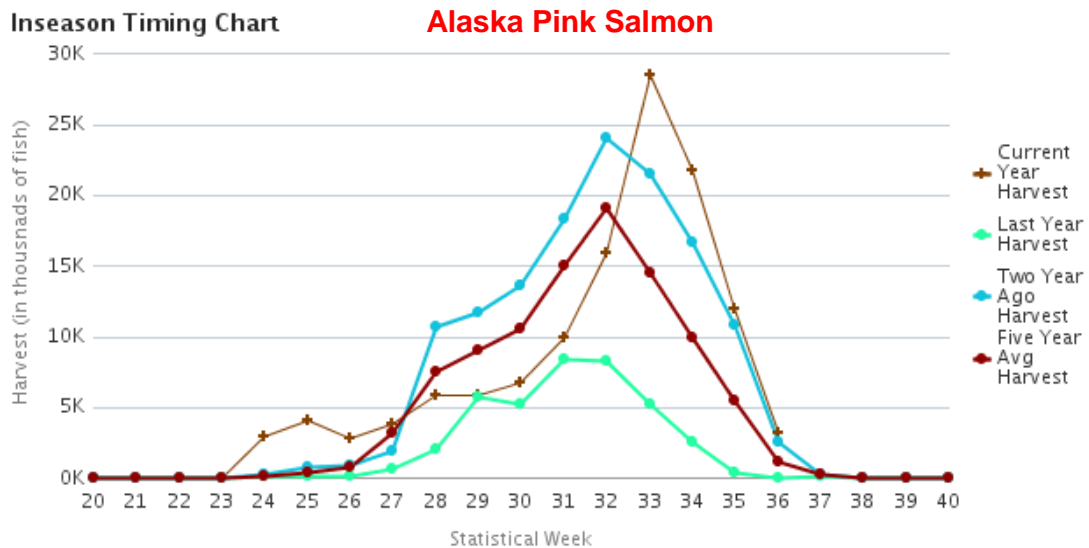

Alaska Salmon Harvest Timing Graphs, Week 36, 07 September 19