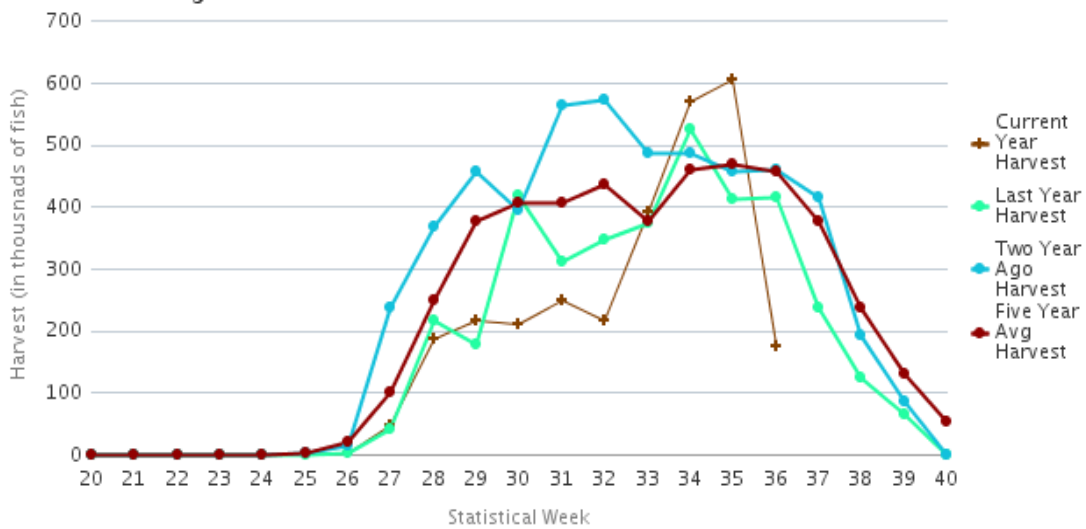

Alaska Coho Salmon

Inseason Timing Chart