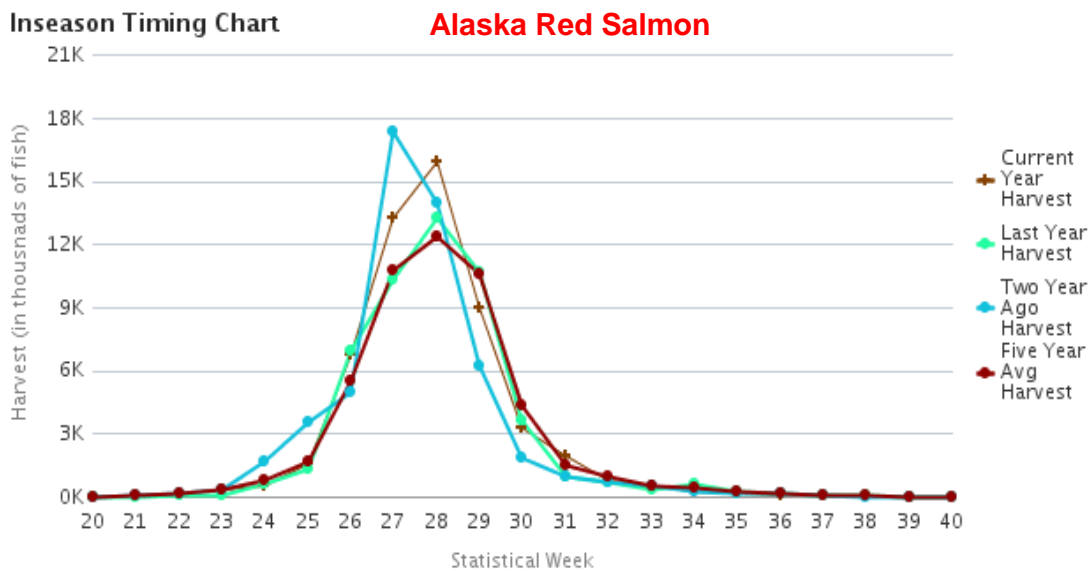

Alaska Salmon Harvest Timing Graphs, Week 36, 07 September 19