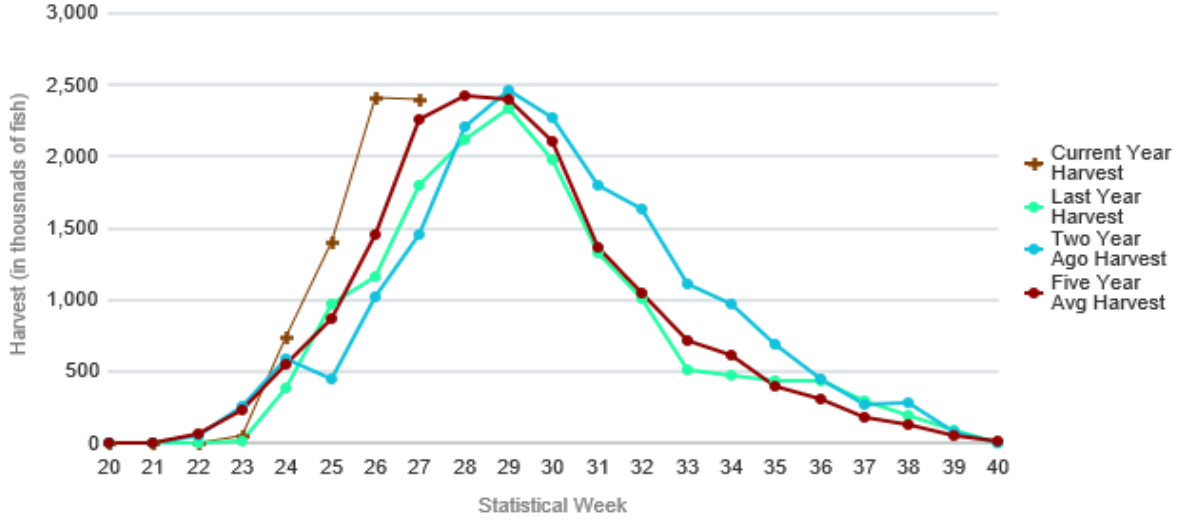

Alaska Salmon Harvest Timing Graphs, Week 27, 08 July 2017

Alaska Chum Salmon

Inseason Timing Chart