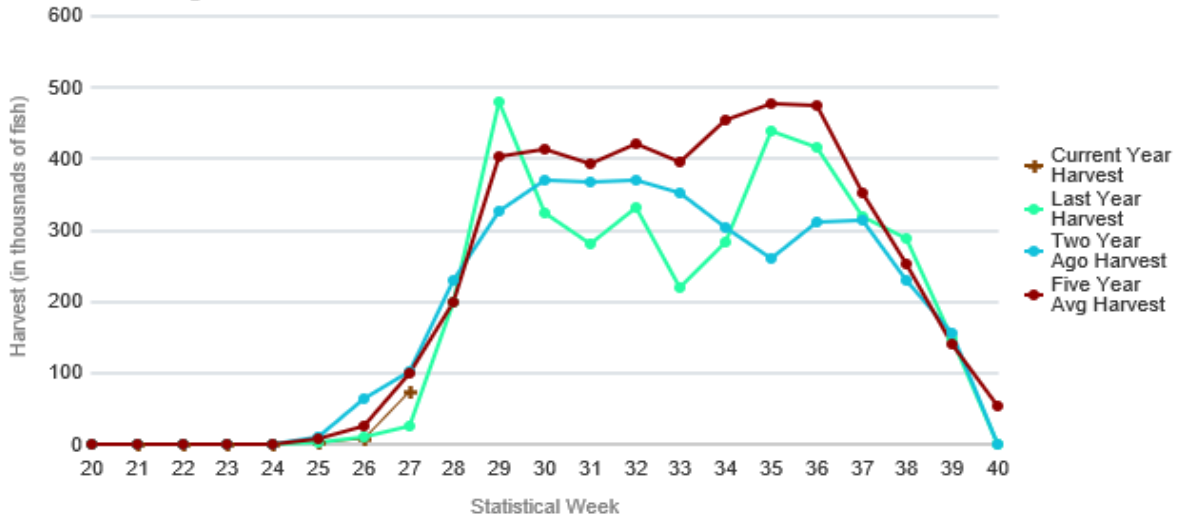

Alaska Coho Salmon

Inseason Timing Chart