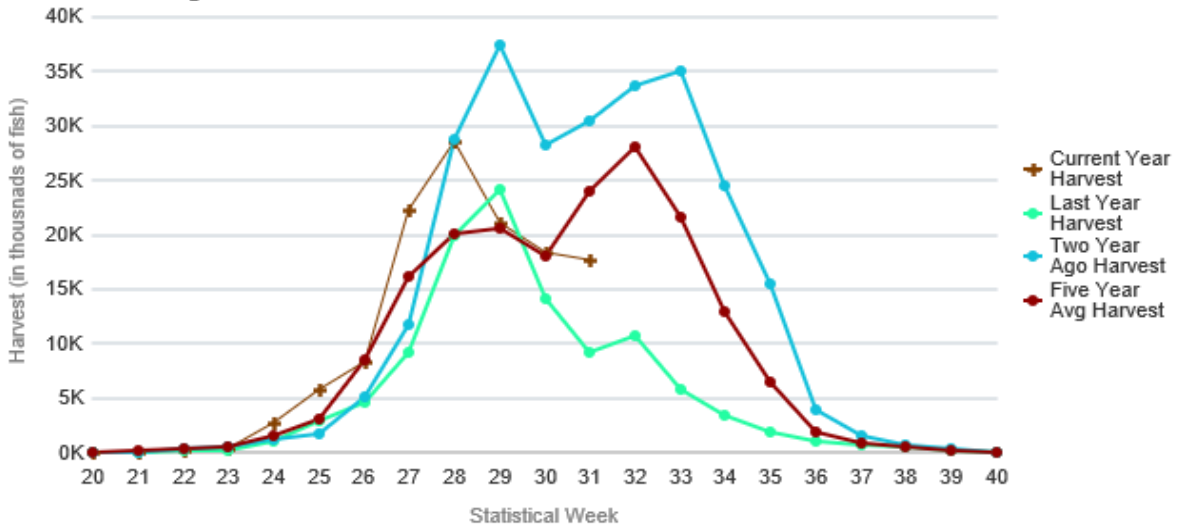

Percent of 2016 Catch	<b>59%</b>	<b>95%</b>	<b>45%</b>	<b>141%</b>	<b>111%</b>
Percent of 2017 Forecast	<b>76%</b>	<b>123%</b>	<b>36%</b>	<b>39%</b>	<b>107%</b>

Source: ADF&G

# Alaska Salmon Harvest Timing Graphs, Week 31, 05 Aug 2017

Inseason Timing Chart

## All Alaska Salmon

Inseason Timing Chart

## Alaska Red Salmon

Inseason Timing Chart