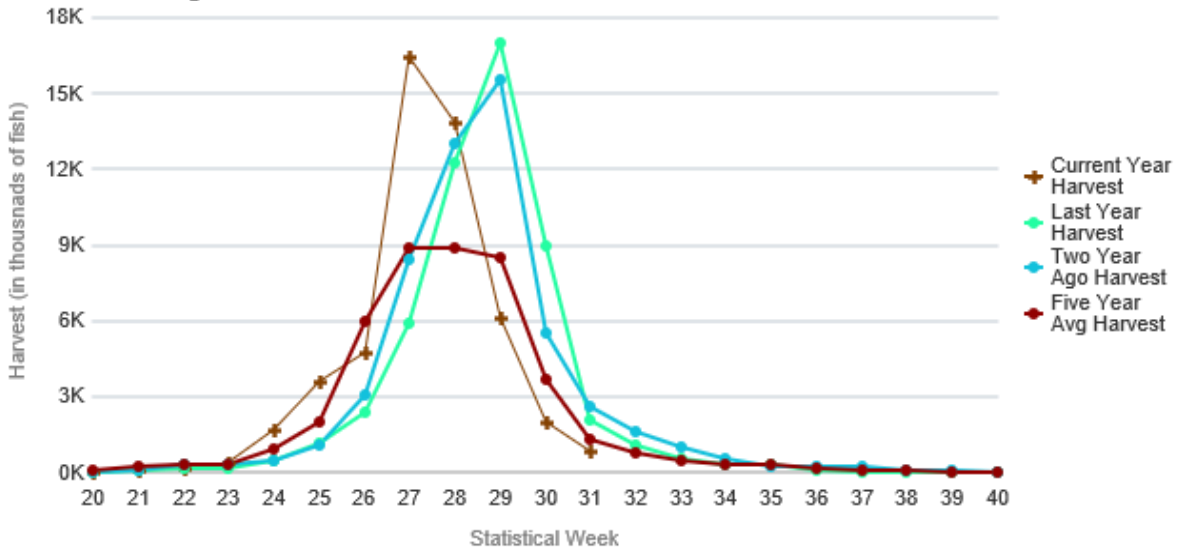

Percent of 2016 Catch	<b>59%</b>	<b>95%</b>	<b>45%</b>	<b>141%</b>	<b>111%</b>
Percent of 2017 Forecast	<b>76%</b>	<b>123%</b>	<b>36%</b>	<b>39%</b>	<b>107%</b>

Source: ADF&G

# Alaska Salmon Harvest Timing Graphs, Week 31, 05 Aug 2017

Inseason Timing Chart

## All Alaska Salmon

Inseason Timing Chart

## Alaska Red Salmon

Inseason Timing Chart