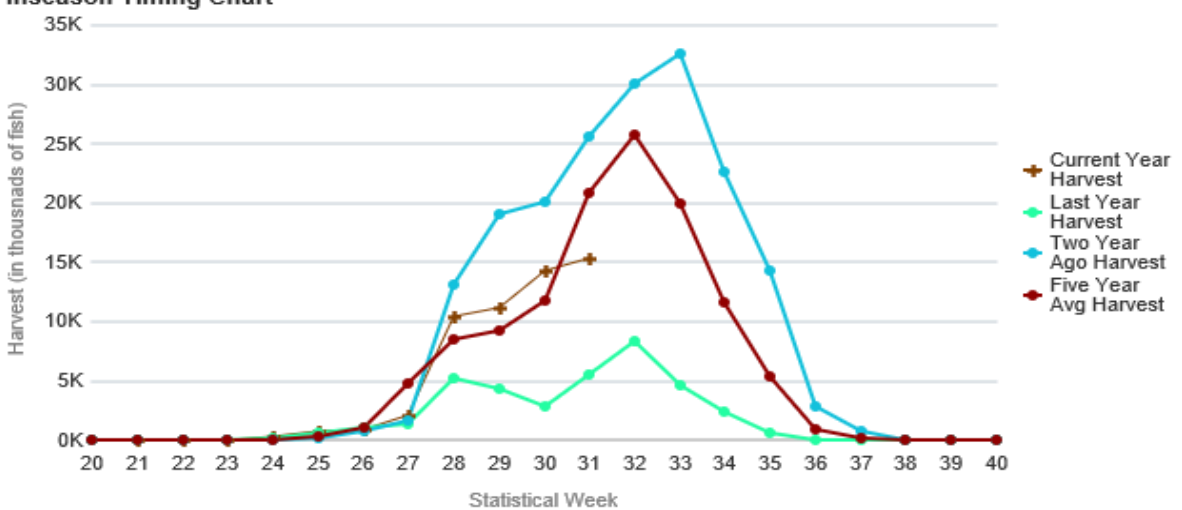

Inseason Timing Chart

Alaska Pink Salmon