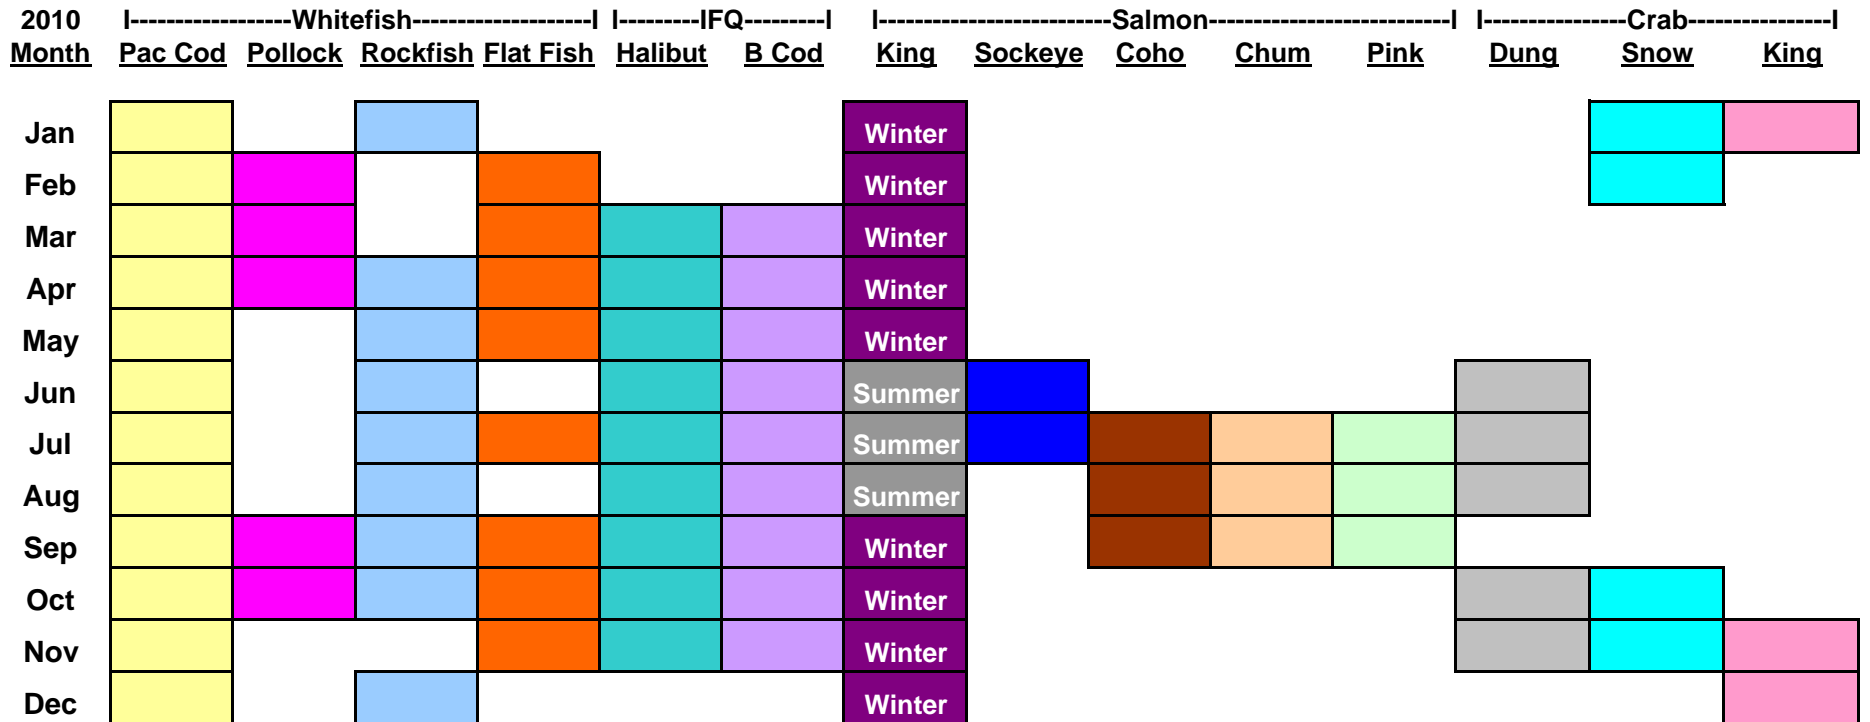

## 2010 Alaska Seafood Harvest Timing

- Note:**
- 1) The chart is the main volumes for each fishery for both Federal and State waters, and all fishing gear types.
  - 2) Above chart is based on the combination of all Alaska area openings, individual areas openings vary.
  - 3) Availability fluctuates weekly based on weather, fishing effort, resource regulations and harvest openings.
  - 4) Fishing gear types and State or Federal water fisheries vary by area.